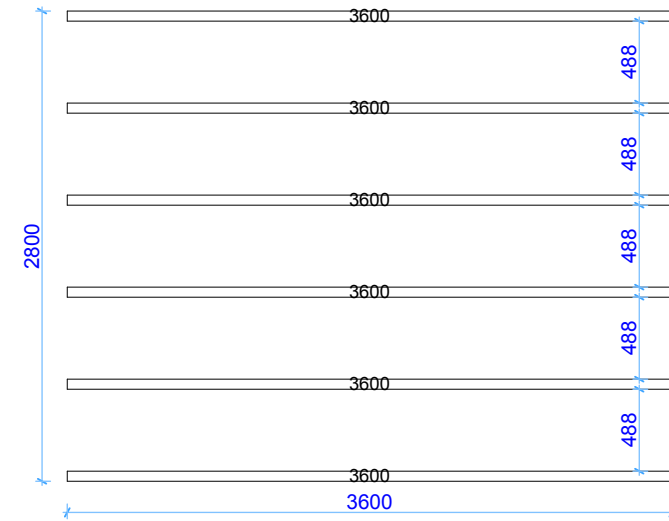

Floor bearers