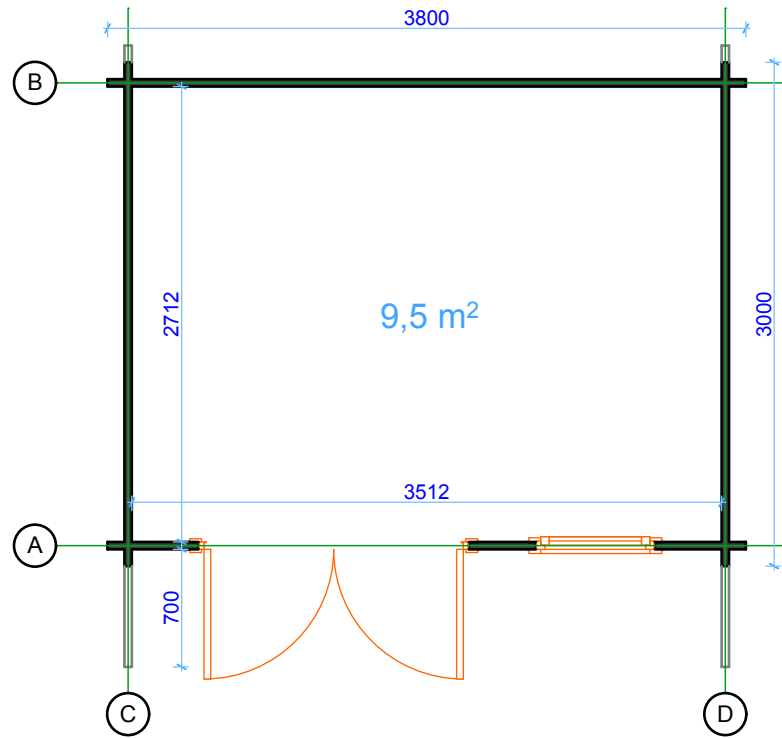

# 44mm Olympian silver

Walls and purlins positions

### Floor plan